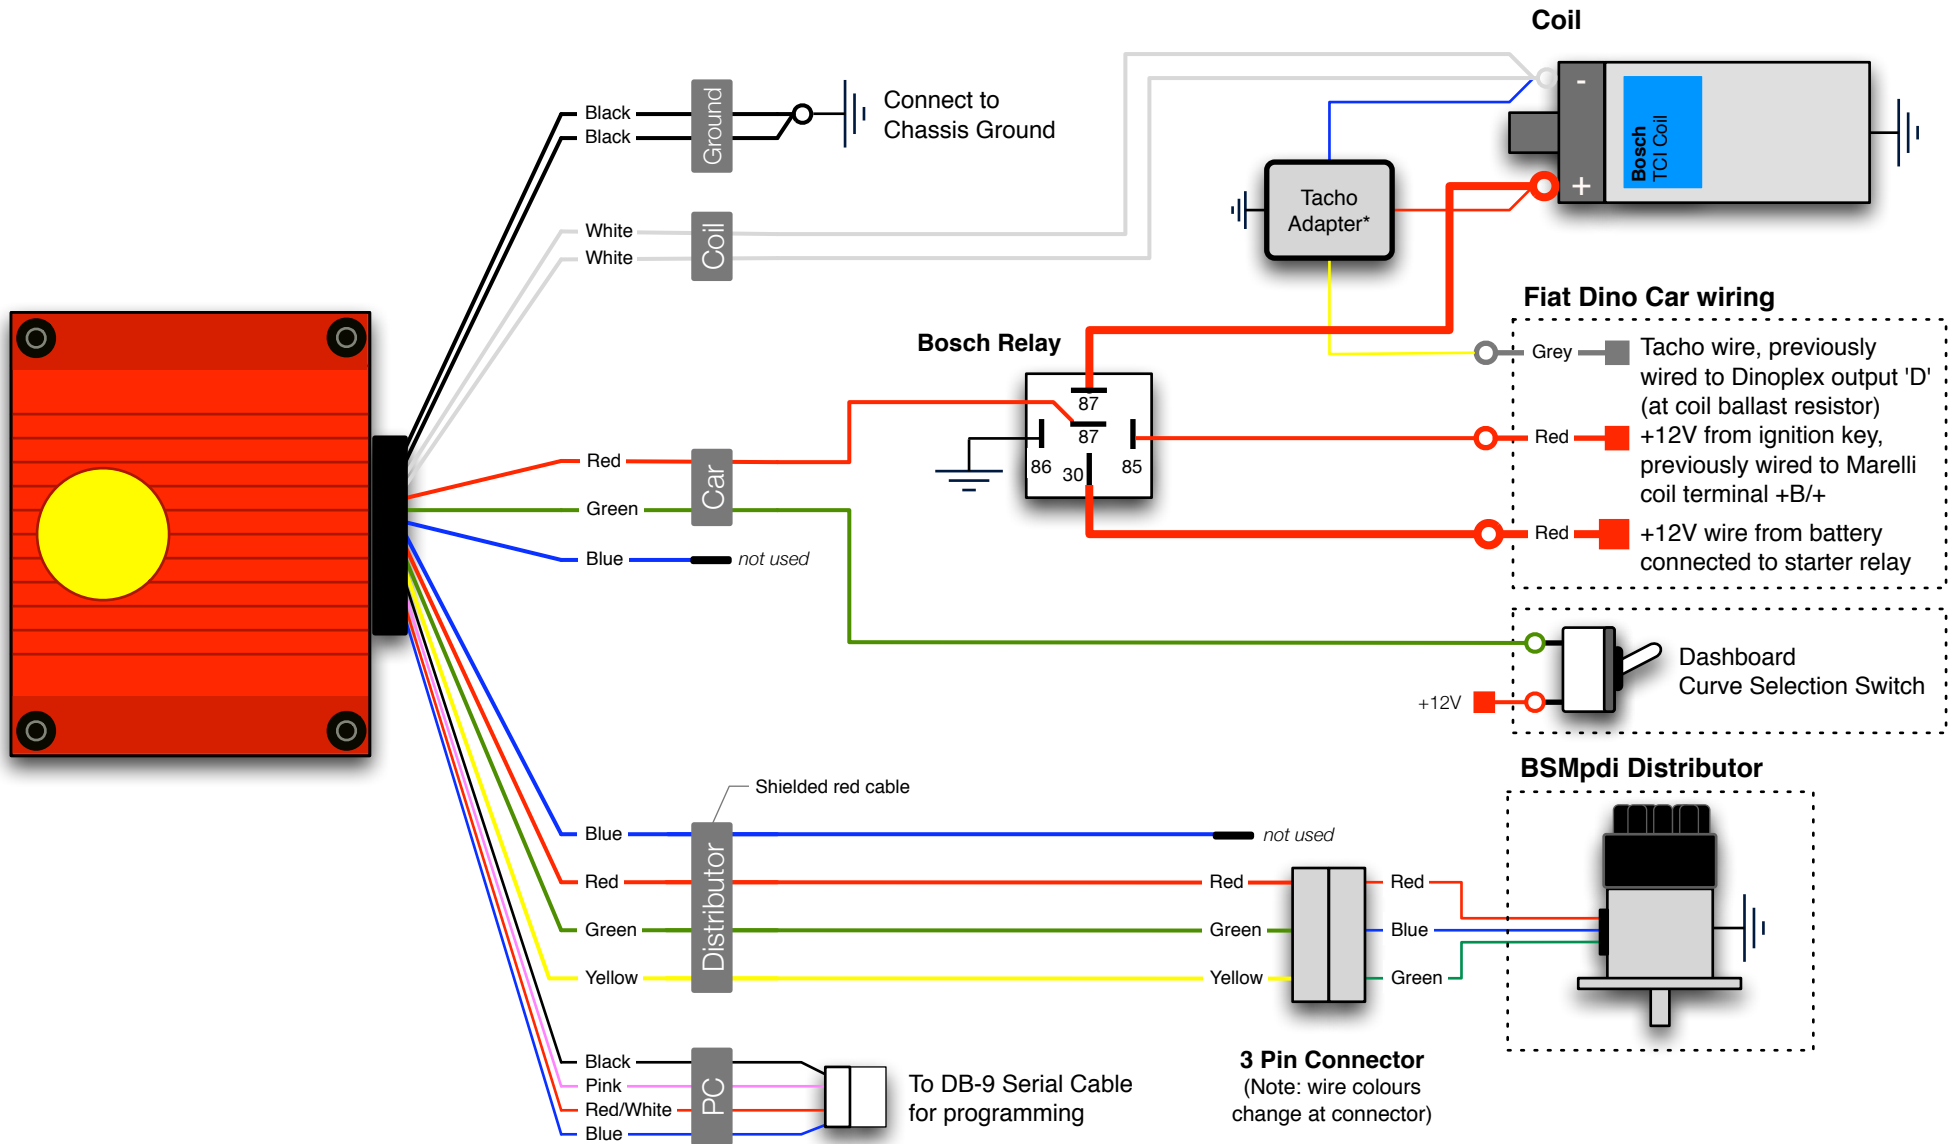

Black Stallion BSMpdi Ignition Wiring for the Fiat Dino 2.0 / 2.4

V 1.2 info@dinoplex.org 08/2009, www.dinoplex.org

* Wiring colors are based on the ZSW Tacho adapter made by ZMM