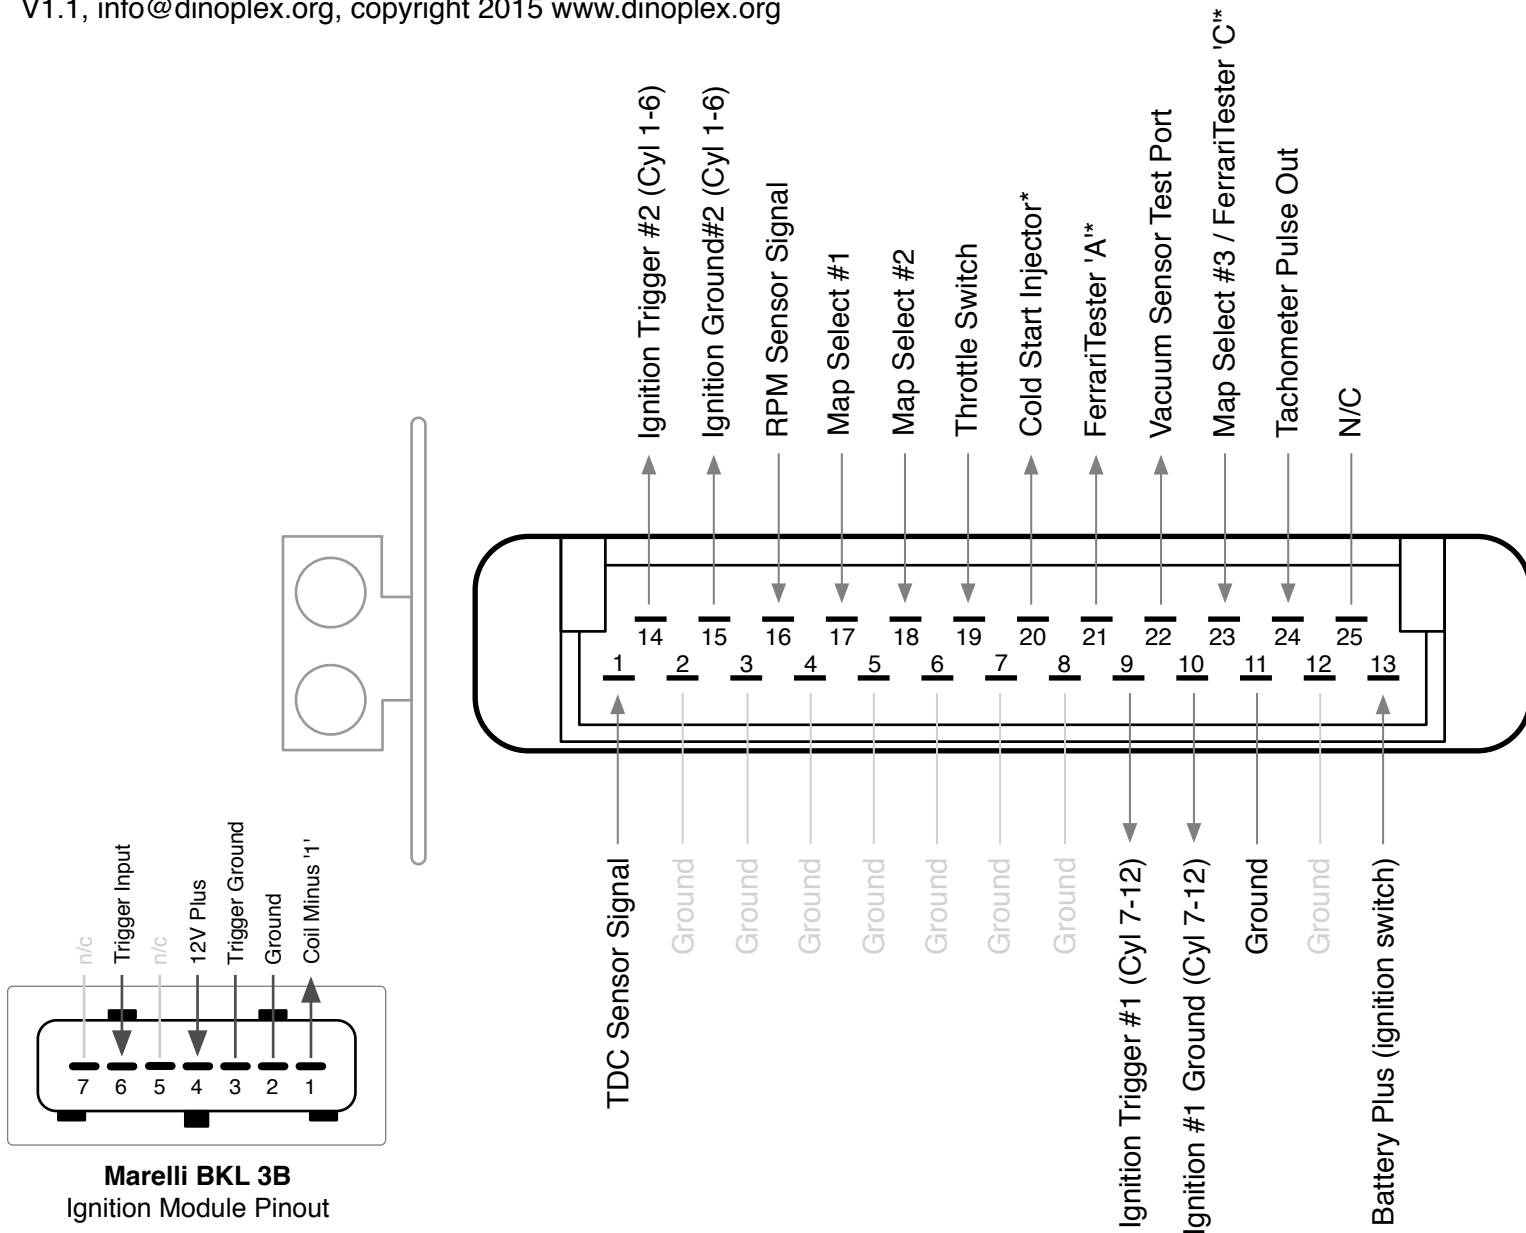

Magneti Marelli Microplex 120B (Ferrari Testarossa '85-'89, Ferrari 412 '85-'89)
Connector Diagram

V1.1, info@dinoplex.org, copyright 2015 www.dinoplex.org

Advance Map Selection

Model/Country	Map Select		
	#1	#2	#3
Testarossa Standard			
Testarossa USA	•		
Testarossa Standard KE		•	
Testarossa Switzerland	•		•
412 Standard			•
412 Switzerland		•	•

• = wired to ground

Marelli BKL 3B
 Ignition Module Pinout

* only on specific devices/versions